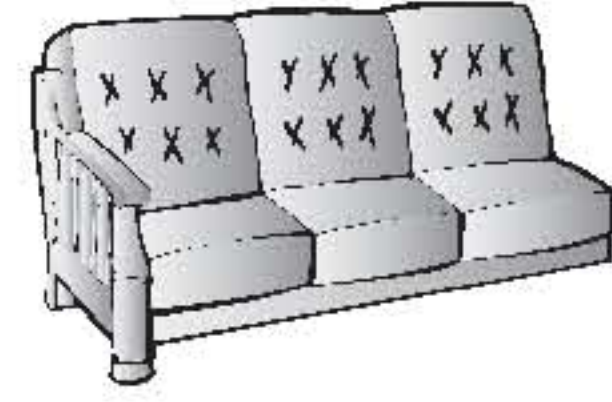

Sofa 3-Seats, 2 Arm rests  
201 x 86 x 89

Sofa 3-Seats, Arm rest R  
190 x 86 x 89

Sofa 3-Seats, Arm rest L  
190 x 86 x 89

Sofa 2-Seats, 2 Arm rests  
141 x 86 x 89

Sofa 2-Seats, Arm rest L  
130 x 86 x 89

Sofa 2-Seats, Arm rest R  
130 x 86 x 89

Round corner  
92 x 92 x 89

Armchair  
81 x 86 x 89

Confrence table  
136 x 75 x 57

Round table  
76 x 76 x 44

Tabouret original  
61 x 61 x 42