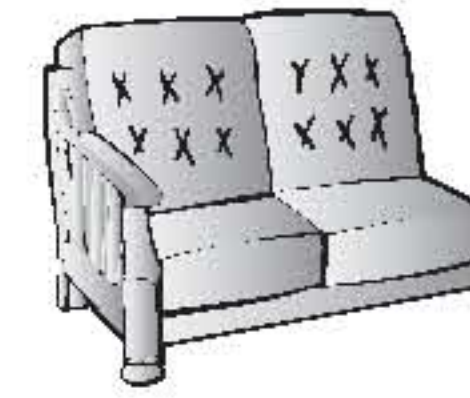

Sofa 3-Seats, 2 Arm rests  
201 x 86 x 89

Sofa 3-Seats, Arm rest R  
190 x 86 x 89

Sofa 3-Seats, Arm rest L  
190 x 86 x 89

Sofa 2-Seats, 2 Arm rests  
141 x 86 x 89

Sofa 2-Seats, Arm rest L  
130 x 86 x 89

Sofa 2-Seats, Arm rest R  
130 x 86 x 89

Round corner  
92 x 92 x 89

Armchair  
81 x 86 x 89

Confrence table  
136 x 75 x 57

Round table  
76 x 76 x 44

Tabouret original  
61 x 61 x 42