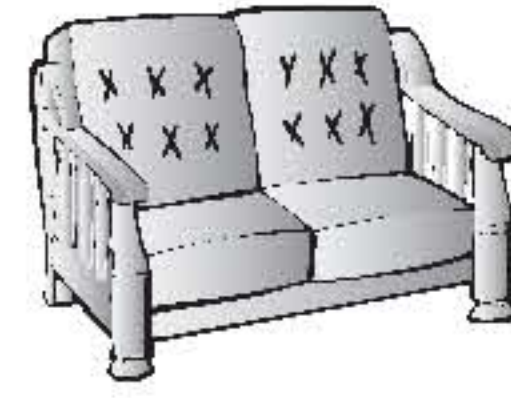

Sofa 3-Seats, 2 Arm rests  
201 x 86 x 89

Sofa 3-Seats, Arm rest R  
190 x 86 x 89

Sofa 3-Seats, Arm rest L  
190 x 86 x 89

Sofa 2-Seats, 2 Arm rests  
141 x 86 x 89

Sofa 2-Seats, Arm rest L  
130 x 86 x 89

Sofa 2-Seats, Arm rest R  
130 x 86 x 89

Round corner  
92 x 92 x 89

Armchair  
81 x 86 x 89

Confrence table  
136 x 75 x 57

Round table  
76 x 76 x 44

Tabouret original  
61 x 61 x 42