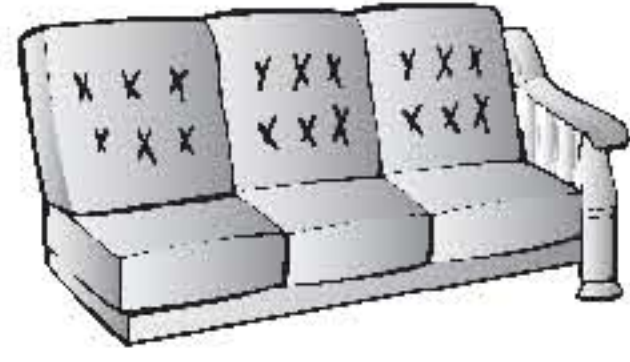

Sofa 3-Seats, 2 Arm rests  
201 x 86 x 89

Sofa 3-Seats, Arm rest R  
190 x 86 x 89

Sofa 3-Seats, Arm rest L  
190 x 86 x 89

Sofa 2-Seats, 2 Arm rests  
141 x 86 x 89

Sofa 2-Seats, Arm rest L  
130 x 86 x 89

Sofa 2-Seats, Arm rest R  
130 x 86 x 89

Round corner  
92 x 92 x 89

Armchair  
81 x 86 x 89

Confrence table  
136 x 75 x 57

Round table  
76 x 76 x 44

Tabouret original  
61 x 61 x 42